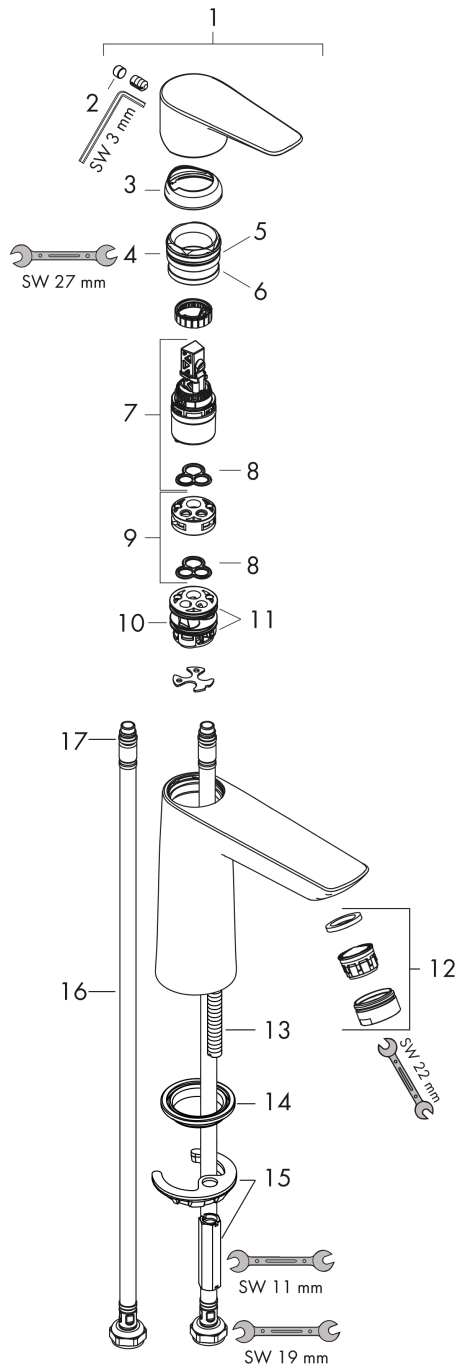

## Product image

## Scale drawing

**Talis E**  
**Single lever basin mixer 110 CoolStart without waste set**  
 Surfaces: **Matt Black** Article Number: **71714670**

**Flowchart**

**Talis E**  
**Single lever basin mixer 110 CoolStart without waste set**  
 Surfaces: **Matt Black** Article Number: **71714670**

**Exploded Drawing**

Year of production: >06/20

**Talis E****Single lever basin mixer 110 CoolStart without waste set**Surfaces: **Matt Black** Article Number: **71714670****Spare part list**

Year of production: &gt;06/20

Pos.	Description	Article Number	Price	PU
1	handle	92688670	-	1
2	screw cover	95704000	-	1
3	flange	92625670	-	1
4	nut	92689000	-	1
5	O-ring 25x1,5	98146000	-	1
6	O-ring 27x1,5	92527000	-	1
7	cartridge, assy	97685000	-	1
8	seal	98865000	-	1
9	adapter for cartridge	92628000	-	1
10	adapter for cartridge	95975000	-	1
11	O-ring 23x2	98398000	-	1
12	aerator M24x1 (5 l/min)	13185670	-	1
13	screw M8 x 68	97736000	-	1
14	seal	97608000	-	1
15	fixing set	96016000	-	1
16	connection hose 450 mm M8x0,75 G3/8	97206000	-	1
17	O-ring 6,6x1,6	93019000	-	1