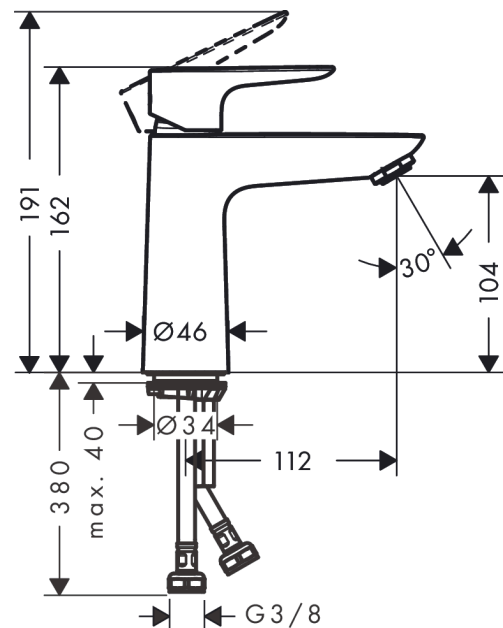

### product features

- ComfortZone 110
- projection 112 mm
- spray type: normal spray
- maximum flow rate at 3 bar: 5 l/min
- ceramic cartridge
- temperature limitation adjustable
- suitable for continuous flow water heaters
- connection type: G 3/8 connections
- connection dimension: DN15
- cold water in middle position

## Scale drawing

**Talis E**  
**Single lever basin mixer 110 CoolStart without waste set**  
 Surfaces: **Matt Black** Article Number: **71714670**

**Flowchart**

**Talis E**  
**Single lever basin mixer 110 CoolStart without waste set**  
 Surfaces: **Matt Black** Article Number: **71714670**

**Exploded Drawing**

Year of production: >06/20

**Talis E****Single lever basin mixer 110 CoolStart without waste set**Surfaces: **Matt Black** Article Number: **71714670****Spare part list**

Year of production: &gt;06/20

Pos.	Description	Article Number	Price	PU
1	handle	92688670	-	1
2	screw cover	95704000	-	1
3	flange	92625670	-	1
4	nut	92689000	-	1
5	O-ring 25x1,5	98146000	-	1
6	O-ring 27x1,5	92527000	-	1
7	cartridge, assy	97685000	-	1
8	seal	98865000	-	1
9	adapter for cartridge	92628000	-	1
10	adapter for cartridge	95975000	-	1
11	O-ring 23x2	98398000	-	1
12	aerator M24x1 (5 l/min)	13185670	-	1
13	screw M8 x 68	97736000	-	1
14	seal	97608000	-	1
15	fixing set	96016000	-	1
16	connection hose 450 mm M8x0,75 G3/8	97206000	-	1
17	O-ring 6,6x1,6	93019000	-	1