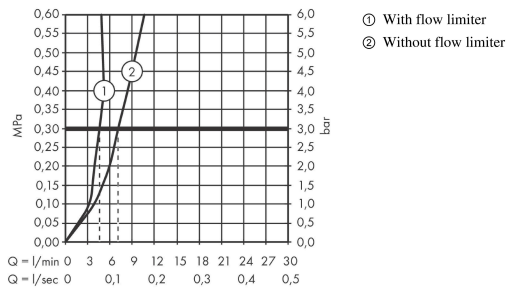

Talis E
Single lever basin mixer 110 CoolStart without waste set
Surfaces: **Matt Black** Article Number: **71714670**

Flowchart